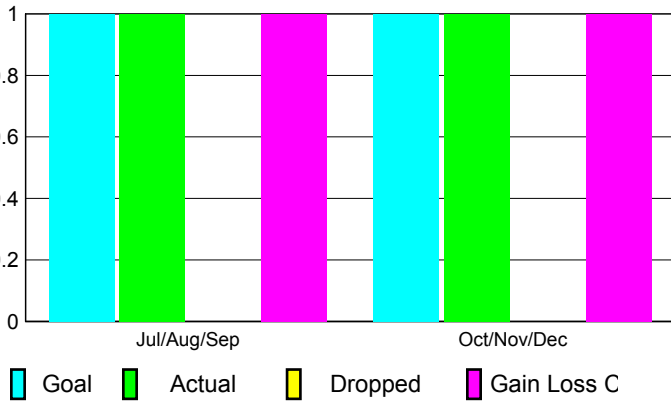

## CLUBS

Club Results  
2010-2011

Clubs  
2009-2010

Month	New Club Goal	Actual New Clubs	Actual Dropped Clubs	Gain/ Loss of Clubs	Gain/ Loss of Clubs
Jul/Aug/Sep	1	1	0	1	0
Oct/Nov/Dec	1	1	0	1	1
<b>Totals</b>	<b>2</b>	<b>2</b>	<b>0</b>	<b>2</b>	<b>1</b>

### Club Results 2010-2011

Goal, New, Dropped, Gain/Loss