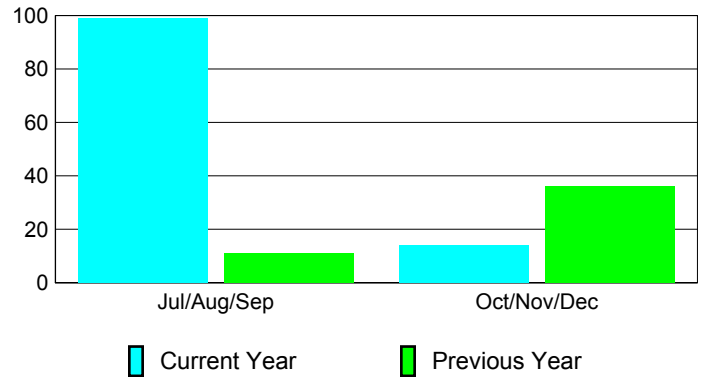

Comparison of Membership Gain/Loss

Current Year Compared to the Previous Year