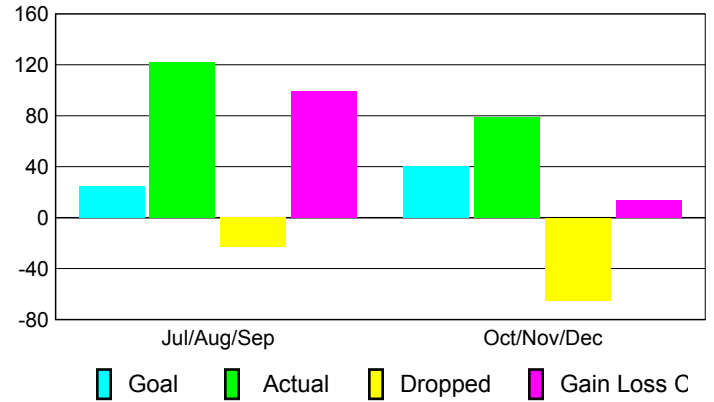

### YTD Status Quo Clubs 2010-2011

Status Quo Clubs Compared to Status Quo Members

## MEMBERSHIP

Membership Results  
2010-2011

Membership  
2009-2010

Month	Net Memb Goal	Actual New Memb	Actual Dropped Memb	Gain/ Loss of Memb	Gain/ Loss of Memb
Jul/Aug/Sep	25	122	-23	99	11
Oct/Nov/Dec	40	79	-65	14	36
<b>Totals</b>	<b>65</b>	<b>201</b>	<b>-88</b>	<b>113</b>	<b>47</b>

### Membership Results 2010-2011

Goal, New, Dropped, Gain/Loss